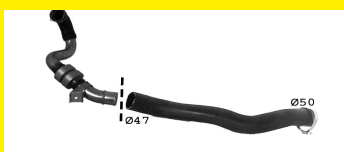

1.5 DCi

06/08-

BS0W

K9K796

References from carmakers or OE suppliers are given for identification and have only a guidance value